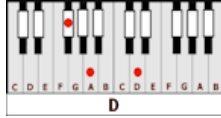

SUNSHINE SUPERMAN – Donovan Leitch (C7)

CAPO 1ST FRET

GUITAR / KEYBOARD CHORDS:

G# = 466544

A

C# = xx3121

D

B = xx4442